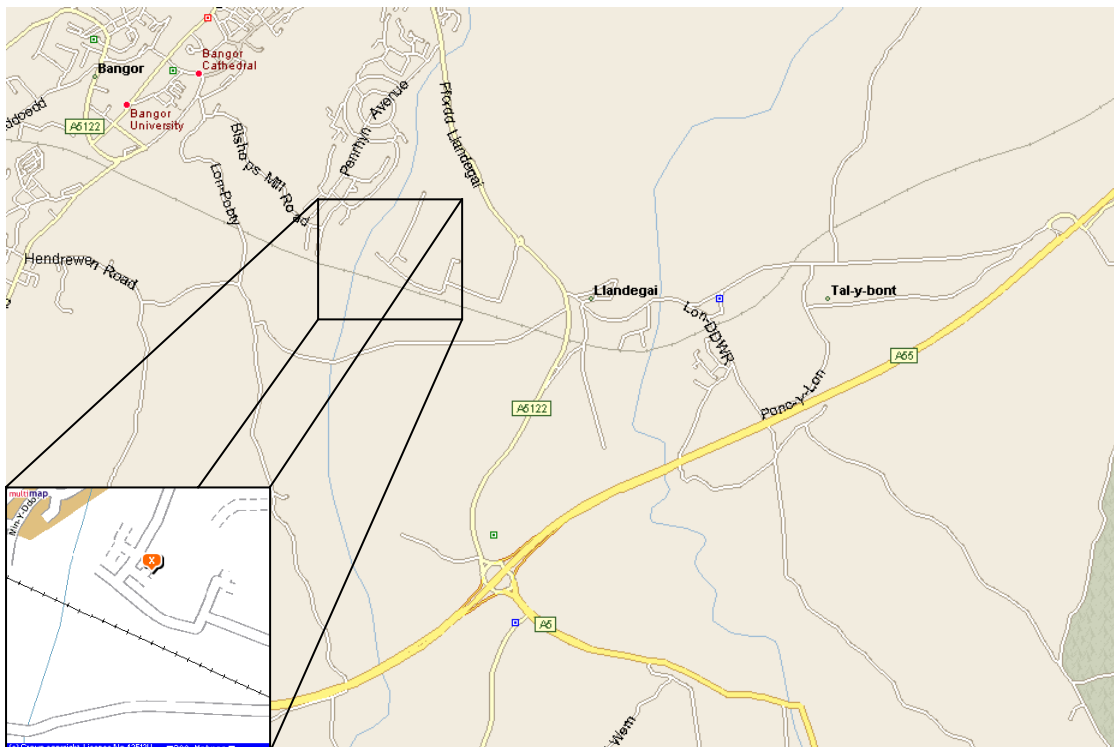

CCTV

Services Ltd

How to find us

From the A55 trunk road, take junction 11 and follow signs for Bangor.

At the first mini roundabout, go straight on (castle entrance on right).

At the second mini roundabout, turn left. Follow this road to the bottom of the industrial estate and bear right when you see GAP plant hire. Take the next right turn then turn left into the fenced car park and we are in the second unit from the right.